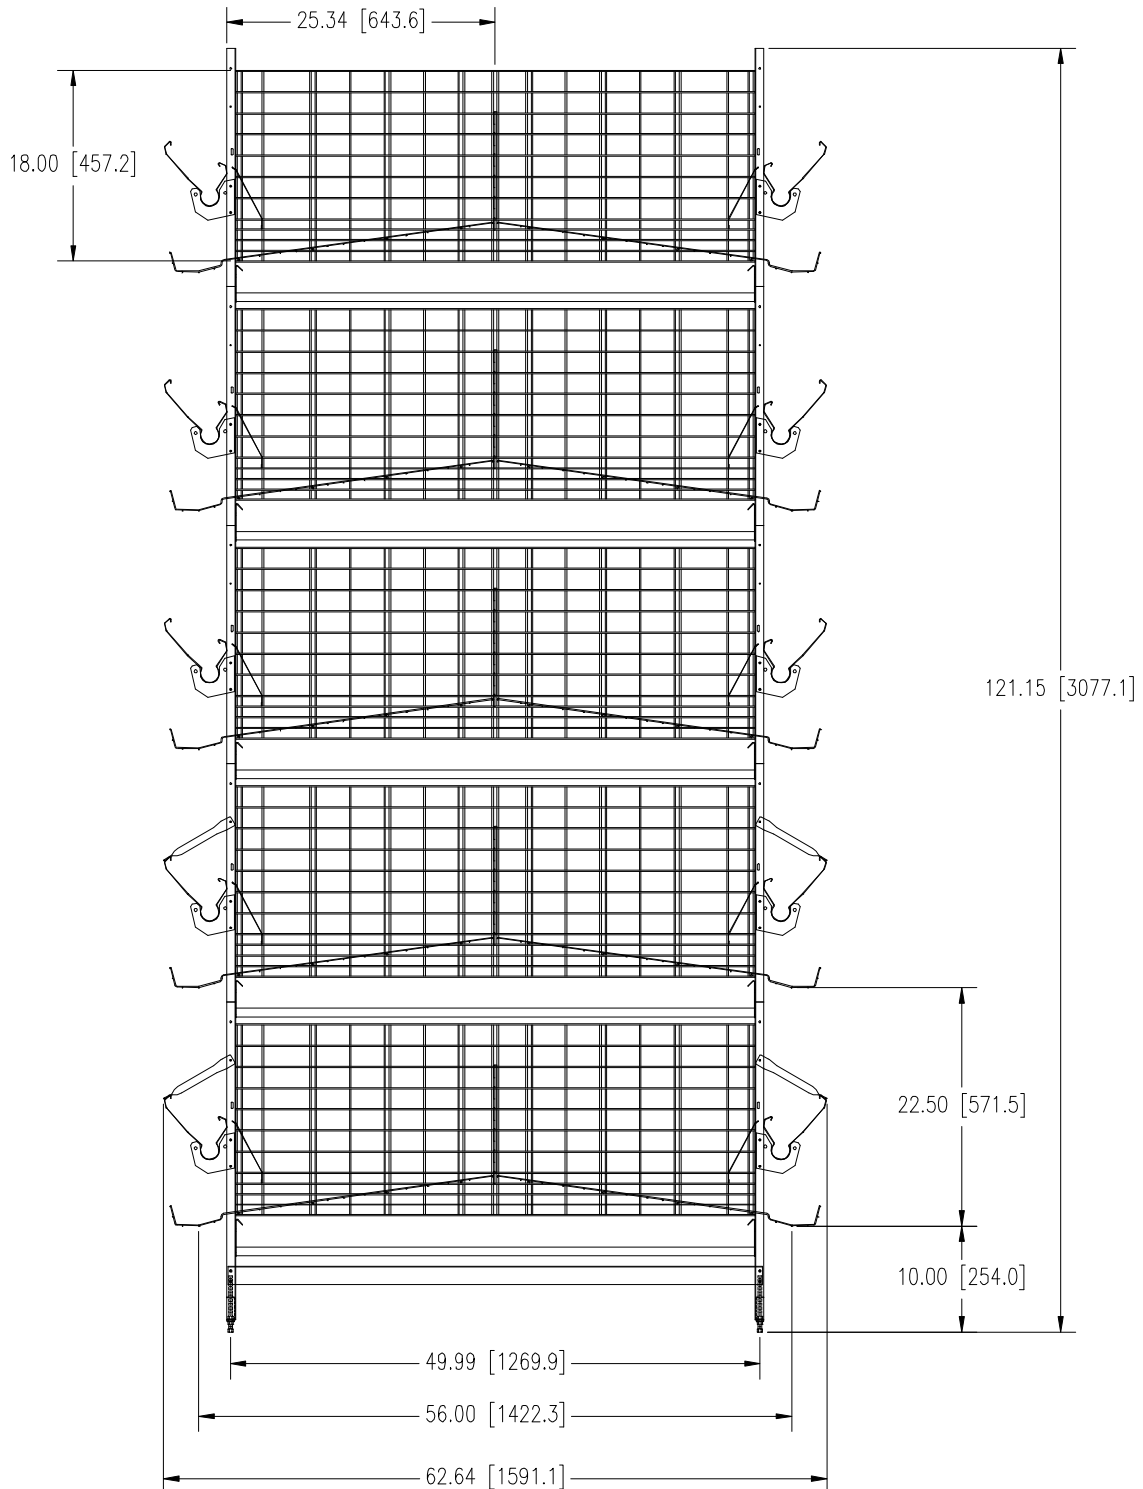

5-HIGH ULTRA MODULAR MANURE BELT 18" [457.2] TALL, 25.34" [643.6] DEEP CAGE

in[mm]

This is a representative sample of a popular style. Please contact us for additional options or special designs at egg@choretime.com.